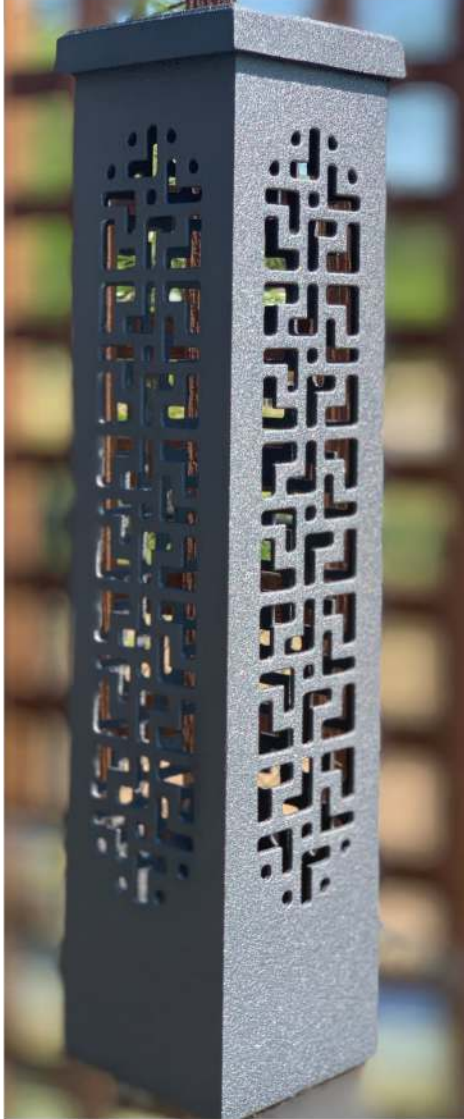

THE *designer* SERIES

Night Shift
Lighting

www.NightShiftLighting.com

Whether it's to illuminate a special garden feature or to *BECOME* the feature, **Night Shift Lighting** specializes in residential resort style lighting for the discerning client. Go beyond the typical solar powered garden lights and create a sublime aesthetic with our Ballust-Art Pillars. These architectural lights are aircraft aluminum, and powder coated for a long and beautiful life. Made in America, we fabricate a variety of sizes, shapes and finishes to bring stunning yet subdued light displays for outdoor spaces.

Night Shift Lighting introduces the exclusive **Balust-Art Pillar** for residential and commercial landscapes. Residential Resort is the latest pursuit in outdoor styling particularly as outdoor living spaces increase in demand.

Made in America, our Balust-Art Pillars are fashioned from powder-coated, aircraft aluminum a variety of sizes, shapes, heights, and designs. We also welcome custom designs.

LED fitted lighting casts an **ambient glow** and can illuminate a special garden feature or it can stand alone as a stunning display of art. Our designs are attractive during the day and are easy to maintain.

Our Ballust-Art Pillars are LED equipped. The light cast from our various designs creates an atmosphere of elegance your neighbors will both enjoy and envy.

Contact us today and let Night Shift Lighting turn your outdoor project into a striking display of art.