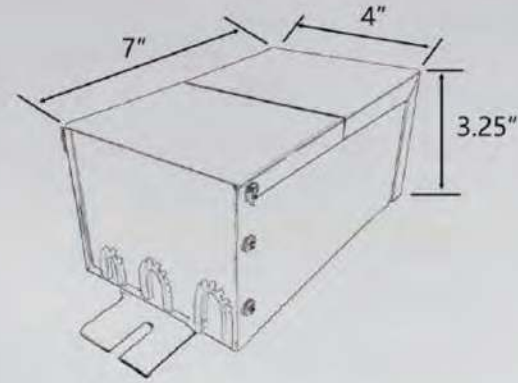

↙ **MATERIAL / FEATURES**

· 304 Stainless Steel Case

↙ **SPECIFICATION**

Core: Fully Encapsulated EI Core
Finish: Muted Stainless Steel
Protection: Primary Side Thermal Protection,
Secondary Side Magnetic Circuit Breaker
Wire Lead: 6' -Heavy Duty Power Cord
Input Voltage: 120VAC
Taps: 12V, 15V