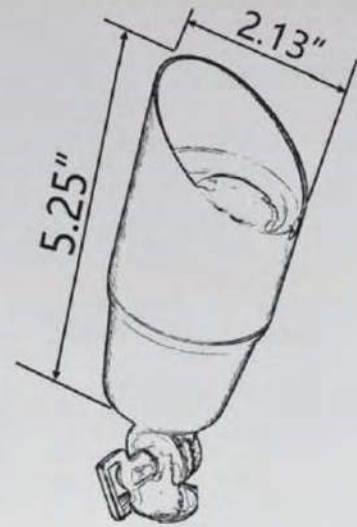

RNW-029

MATERIAL / FEATURES

- Cast Brass
- Heat Resistant Convex Glass Lens
- Includes ABS Ground stake, 1/2" NPT thread, slotted for ease of installation
- EPDM Rubber Bug plug, Prevents moisture /bugs from entering fixture
- Thumb screw on kuckle for easy field adjustment
- Double "O" ring seal for added moisture protection

SPECIFICATION

Finish : Bronze
Lamp : MR16 (Lamp not included)
Wire Lead: 3' -#18/2 direct bury landscape lighting wire
Stake : ABS Ground stake
Lens : Heat Resistant Glass Lens

APPLICATIONS

- Grazing
- Up Lighting
- Down Lighting
- Moon Lighting
- Back Lighting