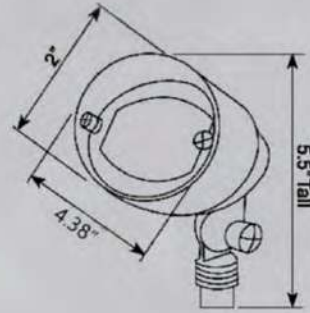

FOD-721

METERIAL / FEATURES

- Cast Brass
- Heat Resistant glass lens (includes-Clear,frosted lens w/ quick change gasket)
- One piece anodized aluminum reflector for maximum light output
- Includes (GS1) ABS Ground stake, 1/2" NPT thread, slotted for ease of installation
- EPDM Rubber Bug plug, Prevents moisture /bugs from entering fixture
- Thumb screw on kuckle for easy field adjustment

SPECIFICATION

Finish : Bronze
Lamp : G4 (Lamp not included)
Light Output: One piece anodized aluminum reflector for max light output
Wire Lead: 3' -#18/2 direct bury landscape lighting wire
Stake : ABS Ground stake
Lens : Heat Resistant Glass Lens (clear, frosted)

APPLICATIONS

- Wall Wash
- Backlighting
- Small low lying shrubs
- Putting Greens
- Down Lighting
- Sign and monument lighting

METERIAL / FEATURES

- Cast Brass
- Heat Resistant glass lens (includes-Clear lens w/quick change gasket)
- One piece anodized aluminum reflector for maximum light output
- Includes (GS1) ABS Ground stake, 1/2" NPT thread, slotted for ease of installation
- EPDM Rubber Bug plug, Prevents moisture /bugs from entering fixture
- Thumb screw on kuckle for easy field adjustment

SPECIFICATION

Finish : Bronze
Lamp : G4 (Lamp not included)
Light Output: One piece anodized aluminum reflector for max light output
Wire Lead: 3' -#18/2 direct bury landscape lighting wire
Stake : ABS Ground stake
Lens : Heat Resistant Glass Lens (clear)

APPLICATIONS

- Wall Wash
- Backlighting
- Large low lying shrubs
- Putting Greens
- Down Lighting
- Sign and monument lighting