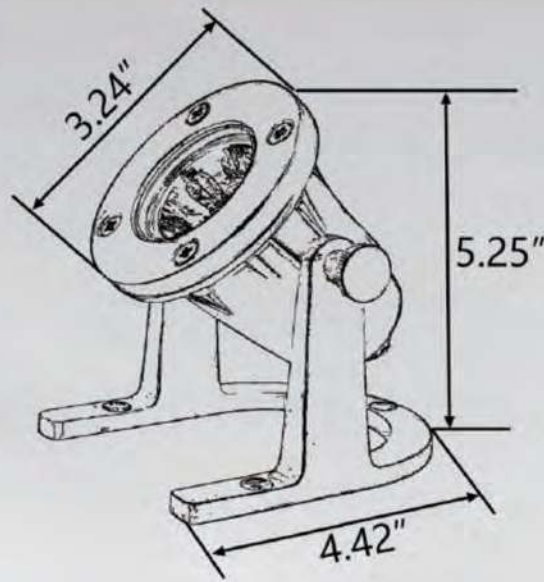

MATERIAL / FEATURES

- Cast Brass
- Heat resistant glass lens
- Easy lamp replacement

SPECIFICATION

Finish : Bronze
Lamp : 35 watt max (MR16 lamp not included)
Wire Lead : 25' - Submersible rated lighting wire
Lens: Heat resistant glass lens
Waterproof Level: IP 68

APPLICATIONS

Underwater lighting

FEM-523

MATERIAL / FEATURES

- Cast Brass
- Hi-temp ceramic socket with nickel contacts, stainless steel springs, and Teflon jacketed wire leads

SPECIFICATION

Finish : Bronze
Lamp : 20 watt max (G4 lamp not included)
Wire Lead : 6' 18/2 Direct bury landscape lighting wire
Lens: Heat resistant frosted glass lens