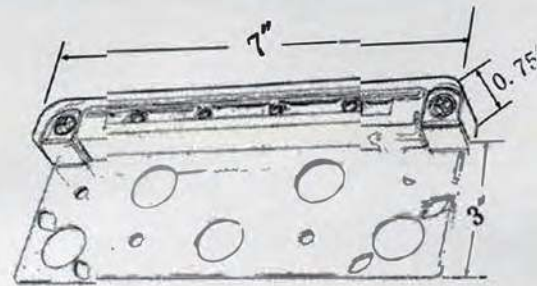

Finish : Bronze
 Light Output : Full Reflector for Max light output
 Wire Lead : 6' -#18/2 direct bury landscape lighting wire

APPLICATIONS

- Stairs
- Steps
- Down Lighting
- Entry Columns

CHA-D3-0.5

CHA-D7-1.5