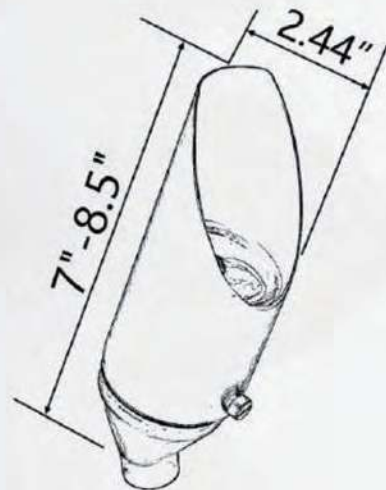

MATERIAL / FEATURES

- Cast Brass
- Heat Resistant Convex Glass Lens
- Includes ABS Ground stake, 1/2" NPT thread, slotted for ease of installation
- EPDM Rubber Bug plug, Prevents moisture /bugs from entering fixture
- Thumb screw on kuckle for easy field adjustment
- Double "O" ring seal for added moisture protection

SPECIFICATION

Finish : Bronze
Lamp : MR16 (Lamp not included)
Wire Lead: 3' -#18/2 direct bury landscape lighting wire
Stake : ABS Ground stake
Lens : Heat Resistant Glass Lens

APPLICATIONS

- Grazing
- Up Lighting
- Down Lighting
- Moon Lighting
- Back Lighting