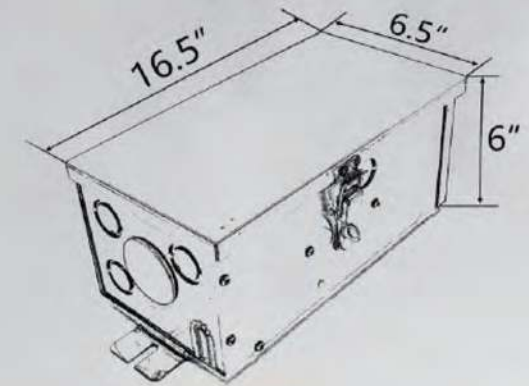

HSA-50W/150W

HSA-300W

MATERIAL

304 Stainless Steel Case

SPECIFICATION

Core: Fully Encapsulated TOROID Core
Finish: Muted Stainless Steel
Protection: Primary Side Thermal Protection,
Secondary Side Magnetic Circuit Breaker
Wire Lead: 6' -Heavy Duty Power Cord
Input Voltage: 120VAC
Taps: 12V, 13V, 14V, 15V