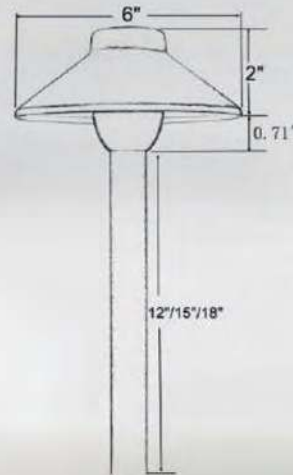

KP-W-003

KP-W15
KP-W18

KP-W15-006

MATERIAL / FEATURES

- Die-Cast Brass
- All shades ship with Heat-resistant light PC
- Multiple "O" Ring seal for added moisture protection
- All shades require posts which are sold separately

SPECIFICATION

Finish : Bronze
Lamp : G4 (Lamp not included)
Light Output: Internal ceramic for Max light output
Wire Lead: 3' -#18/2 direct bury landscape lighting wire
Post : Cast Brass, 12" / 15" /18" Height

APPLICATIONS

- Sideway
- Area Lighting
- Area Lighting
- Step Lighting