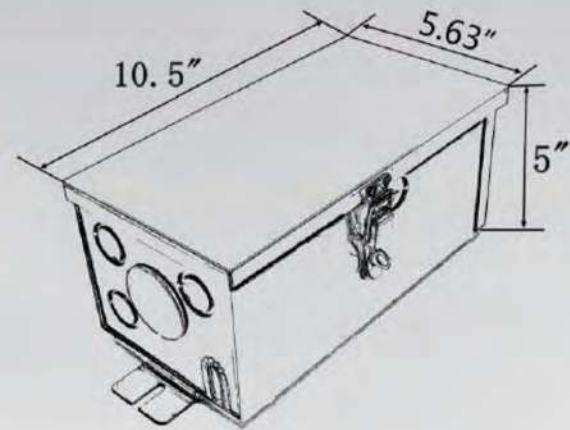

HSA-50W/150W

HSA-300W

MATERIAL

304 Stainless Steel Case

SPECIFICATION

Core: Fully Encapsulated TOROID Core
Finish: Muted Stainless Steel
Protection: Primary Side Thermal Protection,
Secondary Side Magnetic Circuit Breaker
Wire Lead: 6' -Heavy Duty Power Cord
Input Voltage: 120VAC
Taps: 12V, 13V, 14V, 15V