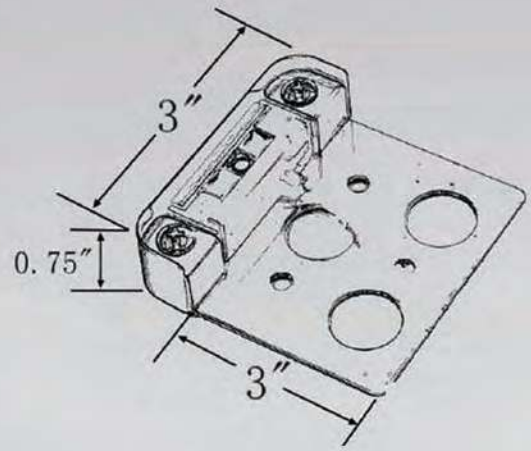

CHA-D3-0.5

METERIAL / FEATURES

- Cast Aluminum light bar
- Stainless steel bracket & glare shield

SPECIFICATION

Finish : Bronze
Wire Lead : 10' -18/2 Direct bury landscape lighting wire
Kelvin Color : 2700K/3000K
Rated Life: 30,000 Hours
LED NO. : 1 LED(RHL-8500-ABZ); 4 LED(RHL-8501-ABZ); 8 LED(RHL-8502-ABZ)

APPLICATIONS

- Stairs
- Decks
- Retaining Walls

METERIAL / FEATURES

- Cast Aluminum light bar
- Stainless steel bracket & glare shield
- Removable light bar for wider variety of uses

SPECIFICATION

Finish : Bronze
Wire Lead : 10' -18/2 Direct bury landscape lighting wire
Kelvin Color : 2700K/3000K
Rated Life: 30,000 Hours
LED NO. : 4 LED(RHL-8501R-ABZ); 8 LED(RHL-8502R-ABZ)

APPLICATIONS

- Stairs
- Decks
- Retaining Walls