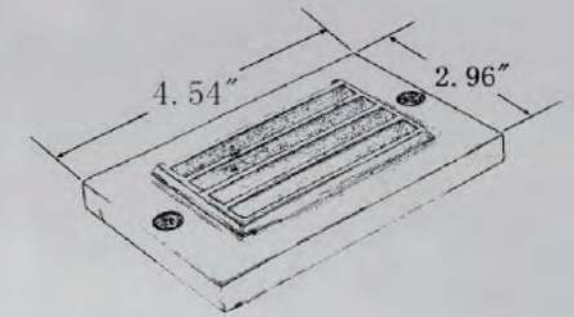

Riser connector

90 degree Elbow

T-TYPE connector

WBG-719

WBG3-719

MATERIAL / FEATURES

- Die-Cast Brass
- Louvered with frosted glass lens or Grill covers

SPECIFICATION