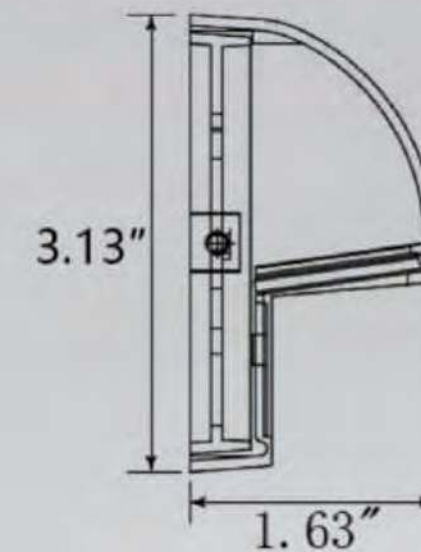

MATERIAL / FEATURES

- Cast Brass
- Heat resistant glass lens
- Easy lamp replacement

SPECIFICATION

Finish : Bronze
Lamp : 35 watt max (MR16 lamp not included)
Wire Lead : 25' - Submersible rated lighting wire
Lens: Heat resistant glass lens
Waterproof Level: IP 68

APPLICATIONS

Underwater lighting

FEM-523

MATERIAL / FEATURES

- Cast Brass
- Hi-temp ceramic socket with nickel contacts, stainless steel springs, and Teflon jacketed wire leads

SPECIFICATION

Finish : Bronze
Lamp : 20 watt max (G4 lamp not included)
Wire Lead : 6' 18/2 Direct bury landscape lighting wire
Lens: Heat resistant frosted glass lens