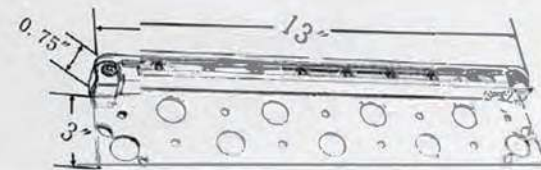

METERIAL / FEATURES

- Cast Aluminum light bar
- Stainless steel bracket & glare shield

SPECIFICATION

Finish : Bronze
Wire Lead : 10' -18/2 Direct bury landscape lighting wire
Kelvin Color : 2700K/3000K
Rated Life: 30,000 Hours
LED NO. : 1 LED(RHL-8500-ABZ); 4 LED(RHL-8501-ABZ); 8 LED(RHL-8502-ABZ)

APPLICATIONS

- Stairs
- Decks
- Retaining Walls