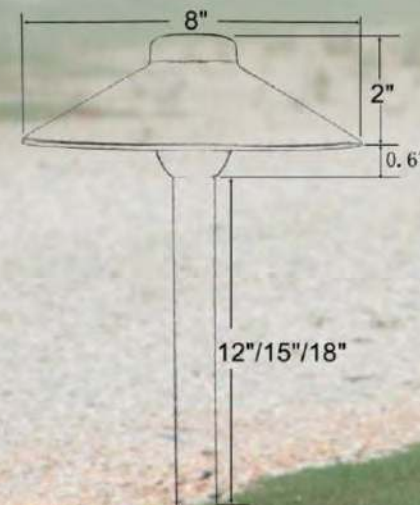

KP-W-003

KP-W15
KP-W18

KP-W15-006

MATERIAL / FEATURES

- Die-Cast Brass
- All shades ship with Heat-resistant light PC
- Multiple "O" Ring seal for added moisture protection
- All shades require posts which are sold separately

SPECIFICATION

Finish : Bronze
Lamp : G4 (Lamp not included)
Light Output: Internal ceramic for Max light output
Wire Lead: 3' -#18/2 direct bury landscape lighting wire
Post : Cast Brass, 12" / 15" /18" Height

APPLICATIONS

- Sideway
- Area Lighting
- Area Lighting
- Step Lighting