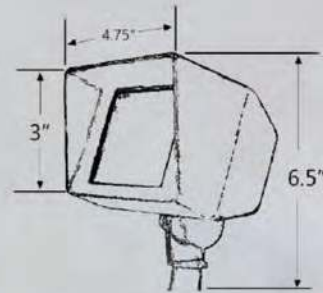

WELL-FLT

METERIAL / FEATURES

- Cast Brass
- Heat Resistant glass lens (includes-Clear,frosted lens w/ quick change gasket)
- One piece anodized aluminum reflector for maximum light output
- Includes (GS1) ABS Ground stake, 1/2" NPT thread, slotted for ease of installation
- EPDM Rubber Bug plug, Prevents moisture /bugs from entering fixture
- Thumb screw on kuckle for easy field adjustment

SPECIFICATION

Finish : Bronze
Lamp : G4 (Lamp not included)
Light Output: One piece anodized aluminum reflector for max light output
Wire Lead: 3' -#18/2 direct bury landscape lighting wire
Stake : ABS Ground stake
Lens : Heat Resistant Glass Lens (clear, frosted)

APPLICATIONS

- Wall Wash
- Backlighting
- Small low lying shrubs
- Putting Greens
- Down Lighting
- Sign and monument lighting

METERIAL / FEATURES

- Cast Brass
- Heat Resistant glass lens (includes-Clear lens w/quick change gasket)
- One piece anodized aluminum reflector for maximum light output
- Includes (GS1) ABS Ground stake, 1/2" NPT thread, slotted for ease of installation
- EPDM Rubber Bug plug, Prevents moisture /bugs from entering fixture
- Thumb screw on kuckle for easy field adjustment

SPECIFICATION

Finish : Bronze
Lamp : G4 (Lamp not included)
Light Output: One piece anodized aluminum reflector for max light output
Wire Lead: 3' -#18/2 direct bury landscape lighting wire
Stake : ABS Ground stake
Lens : Heat Resistant Glass Lens (clear)

APPLICATIONS

- Wall Wash
- Backlighting
- Large low lying shrubs
- Putting Greens
- Down Lighting
- Sign and monument lighting