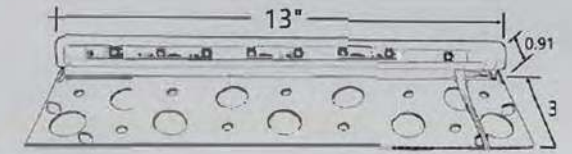

CHA-D3-0.5

METERIAL / FEATURES

- Cast Aluminum light bar
- Stainless steel bracket & glare shield

SPECIFICATION

Finish : Bronze
Wire Lead : 10' -18/2 Direct bury landscape lighting wire
Kelvin Color : 2700K/3000K
Rated Life: 30,000 Hours
LED NO. : 1 LED(RHL-8500-ABZ); 4 LED(RHL-8501-ABZ); 8 LED(RHL-8502-ABZ)

APPLICATIONS

- Stairs
- Decks
- Retaining Walls

Goo-Fy13

METERIAL / FEATURES

- Cast Aluminum light bar
- Stainless steel bracket & glare shield
- Removable light bar for wider variety of uses

SPECIFICATION

Finish : Bronze
Wire Lead : 10' -18/2 Direct bury landscape lighting wire
Kelvin Color : 2700K/3000K
Rated Life: 30,000 Hours
LED NO. : 4 LED(RHL-8501R-ABZ); 8 LED(RHL-8502R-ABZ)

APPLICATIONS

- Stairs
- Decks
- Retaining Walls