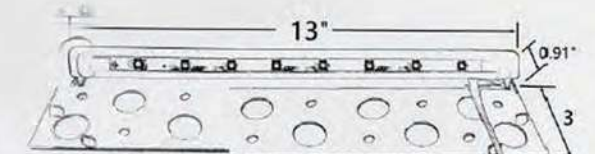

APPLICATIONS

- Stairs
- Decks
- Retaining Walls

Goo-Fy5

Goo-Fy13

METERIAL / FEATURES

- Cast Aluminum light bar
- Stainless steel bracket & glare shield
- Removable light bar for wider variety of uses

SPECIFICATION