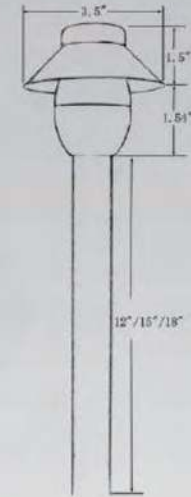

KP-W-003

KP-W15
KP-W18

KP-W15-006

MATERIAL / FEATURES

- Die-Cast Brass
- All shades ship with Heat-resistant light PC
- Multiple "O" Ring seal for added moisture protection
- All shades require posts which are sold separately

SPECIFICATION

Finish : Bronze
Lamp : G4 (Lamp not included)
Light Output: Internal ceramic for Max light output
Wire Lead: 3' -#18/2 direct bury landscape lighting wire
Post : Cast Brass, 12" / 15" /18" Height

APPLICATIONS

- Sideway
- Area Lighting
- Area Lighting
- Step Lighting