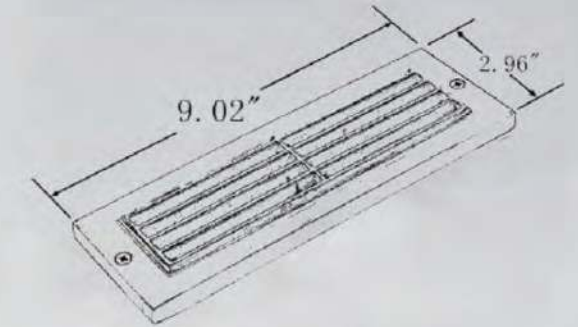

Riser connector

90 degree Elbow

T-TYPE connector

WBG-719

WBG3-719

MATERIAL / FEATURES

- Die-Cast Brass
- Louvered with frosted glass lens or Grill covers

SPECIFICATION