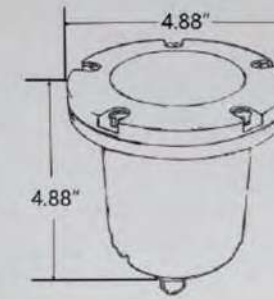

WELL-MN

METERIAL / FEATURES

- Cast Brass
- Heat Resistant glass lens (includes-Clear,frosted lens w/ quick change gasket)
- One piece anodized aluminum reflector for maximum light output
- Includes (GS1) ABS Ground stake, 1/2" NPT thread, slotted for ease of installation
- EPDM Rubber Bug plug, Prevents moisture /bugs from entering fixture
- Thumb screw on kuckle for easy field adjustment

SPECIFICATION

Finish : Bronze
Lamp : G4 (Lamp not included)
Light Output: One piece anodized aluminum reflector for max light output
Wire Lead: 3' -#18/2 direct bury landscape lighting wire
Stake : ABS Ground stake
Lens : Heat Resistant Glass Lens (clear, frosted)

APPLICATIONS

- Wall Wash
- Backlighting
- Small low lying shrubs
- Putting Greens
- Down Lighting
- Sign and monument lighting

METERIAL / FEATURES

- Cast Brass
- Heat Resistant glass lens (includes-Clear lens w/quick change gasket)
- One piece anodized aluminum reflector for maximum light output
- Includes (GS1) ABS Ground stake, 1/2" NPT thread, slotted for ease of installation
- EPDM Rubber Bug plug, Prevents moisture /bugs from entering fixture
- Thumb screw on kuckle for easy field adjustment

SPECIFICATION

Finish : Bronze
Lamp : G4 (Lamp not included)
Light Output: One piece anodized aluminum reflector for max light output
Wire Lead: 3' -#18/2 direct bury landscape lighting wire
Stake : ABS Ground stake
Lens : Heat Resistant Glass Lens (clear)

APPLICATIONS

- Wall Wash
- Backlighting
- Large low lying shrubs
- Putting Greens
- Down Lighting
- Sign and monument lighting