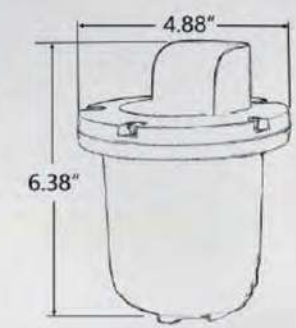

MJW-087

FOD-721

WELL-FLT

WELL-MN

WELL-GRT

WELL-LIP

METERIAL / FEATURES

- Cast Brass
- Heat Resistant glass lens (includes-Clear,frosted lens w/ quick change gasket)
- One piece anodized aluminum reflector for maximum light output
- Includes (GS1) ABS Ground stake, 1/2" NPT thread, slotted for ease of installation
- EPDM Rubber Bug plug, Prevents moisture /bugs from entering fixture
- Thumb screw on kuckle for easy field adjustment