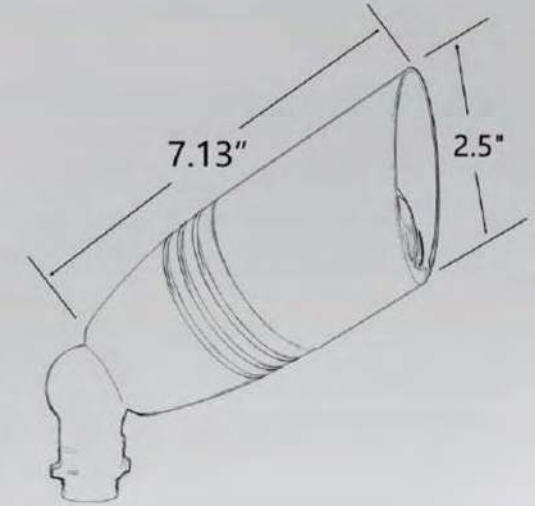

Night Shift Lighting

Night
Shift
Lighting

Website: www.nightshiftlighting.com

M00-M03

RNW-029

WJW-087

MATERIAL / FEATURES

- Cast Brass
- Heat Resistant Convex Glass Lens
- Includes ABS Ground stake, 1/2" NPT thread, slotted for ease of installation
- EPDM Rubber Bug plug, Prevents moisture /bugs from entering fixture
- Thumb screw on kuckle for easy field adjustment
- Double "O" ring seal for added moisture protection